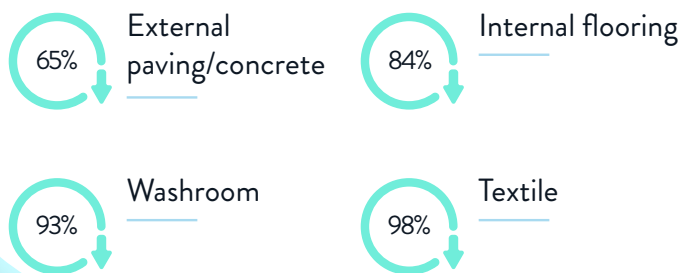

Increased standards

Increases the aesthetic appeal of every surface while keeping them cleaner for longer to increase the site's standards.

Self-cleaning effect & cost saving solution Significantly reduces cleaning labour providing savings while increasing standards.

Water & chemicals use reduction

Reduction in water and chemicals used for surface cleaning and maintenance.

PERIODICS

AVERAGE LABOUR SAVINGS

Average savings on the deep cleaning regime of different surfaces when use SRW MSD coatings: