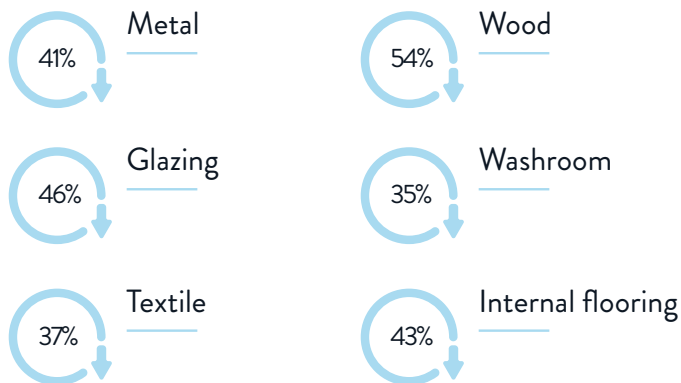

We are at the forefront of the smart cleaning era.

UNCOATED

COATED

Dirt and contaminants can penetrate the pores of the substrate.

Dirt and contaminants can't stick to the surface and damage the substrate.

SAFE R. WORLD MSD

Products that matter™.

The future of surface protection.

DAY~TO~DAY

AVERAGE LABOUR SAVINGS

Average savings on the day-to-day cleaning regime of different surfaces when using SRW MSD coating

Increased standards

Increases the aesthetic appeal of every surface while keeping them cleaner for longer to increase the site's standards.

Self-cleaning effect & cost saving solution Significantly reduces cleaning labour providing savings while increasing standards.

Water & chemicals use reduction

Reduction in water and chemicals used for surface cleaning and maintenance.

PERIODICS

AVERAGE LABOUR SAVINGS

Average savings on the deep cleaning regime of different surfaces when use SRW MSD coatings: