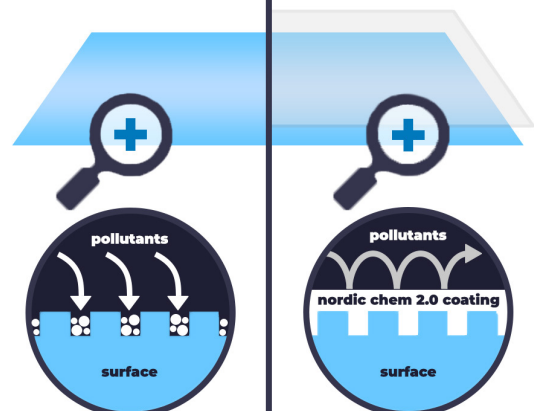

SAFE R. WORLD MSD

Products that matter™.

The future of surface protection

NORDIC
CHEM

SRW MSD

SRW MSD main benefits are:

-  Enhances aesthetic appeal
-  Self-cleaning effect
-  Protects substrates
-  Increases lifetime of equipment and assets
-  Labour cost saving solution
-  Increases hygiene standards & provides antimicrobial protection 24/7
-  Reduces water and chemicals consumption
-  Reduces the site's carbon footprint

The ultimate cleaning aid for commercial cleaners. Streamlines cleaning regime, increases standards and reduces carbon footprint.

Experience the next level of surface protection with SRW MSD 2.0. Our advanced coating safeguards every type of surface in your commercial building, significantly reducing cleaning efforts and enhancing aesthetic and hygiene standards, while also contributing to a greener environment.

By enhancing the efficiency of your maintenance routines, SRW MSD 2.0 helps in boosting your profit margins and elevating customer satisfaction. This innovative solution is a game-changer for commercial properties aiming to maintain impeccable cleanliness.

We are at the forefront of the smart cleaning era.

UNCOATED

COATED

Dirt and contaminants can penetrate the pores of the substrate.

Dirt and contaminants can't stick to the surface and damage the substrate.